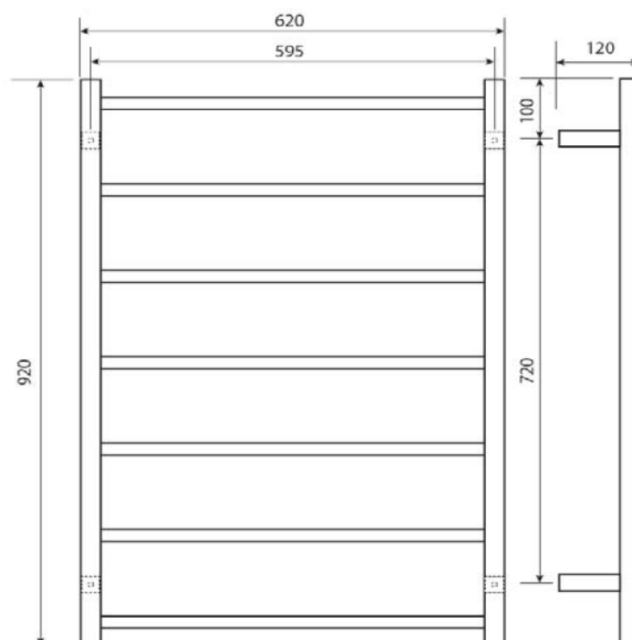

Commercial Series Heated 7 Bar Towel Rail ROUND Brushed Gun Metal Grey PVD

Product Code: HTR-TR0701MGR

Dimensions: 620(w) x 920(h) x 120(d) mm

Features:

- 7 Bars
- Available in 3 PVD Finishes
- 304 Grade PVD Stainless Steel

Note: Manufacturing tolerances could cause variances of ± 5 mm.

Additional Information:

- 230-240Volts, 50Hz 90 Watts
- Ingress protection Rating - IP34 (Splashproof)
- Bottom Right and Left Hand Wire Entry (Multi Connect)
- Class 1 appliance - requires an earth connection
- This towel rail should be mounted vertically at least 600mm above the floor with the cord exiting from the base